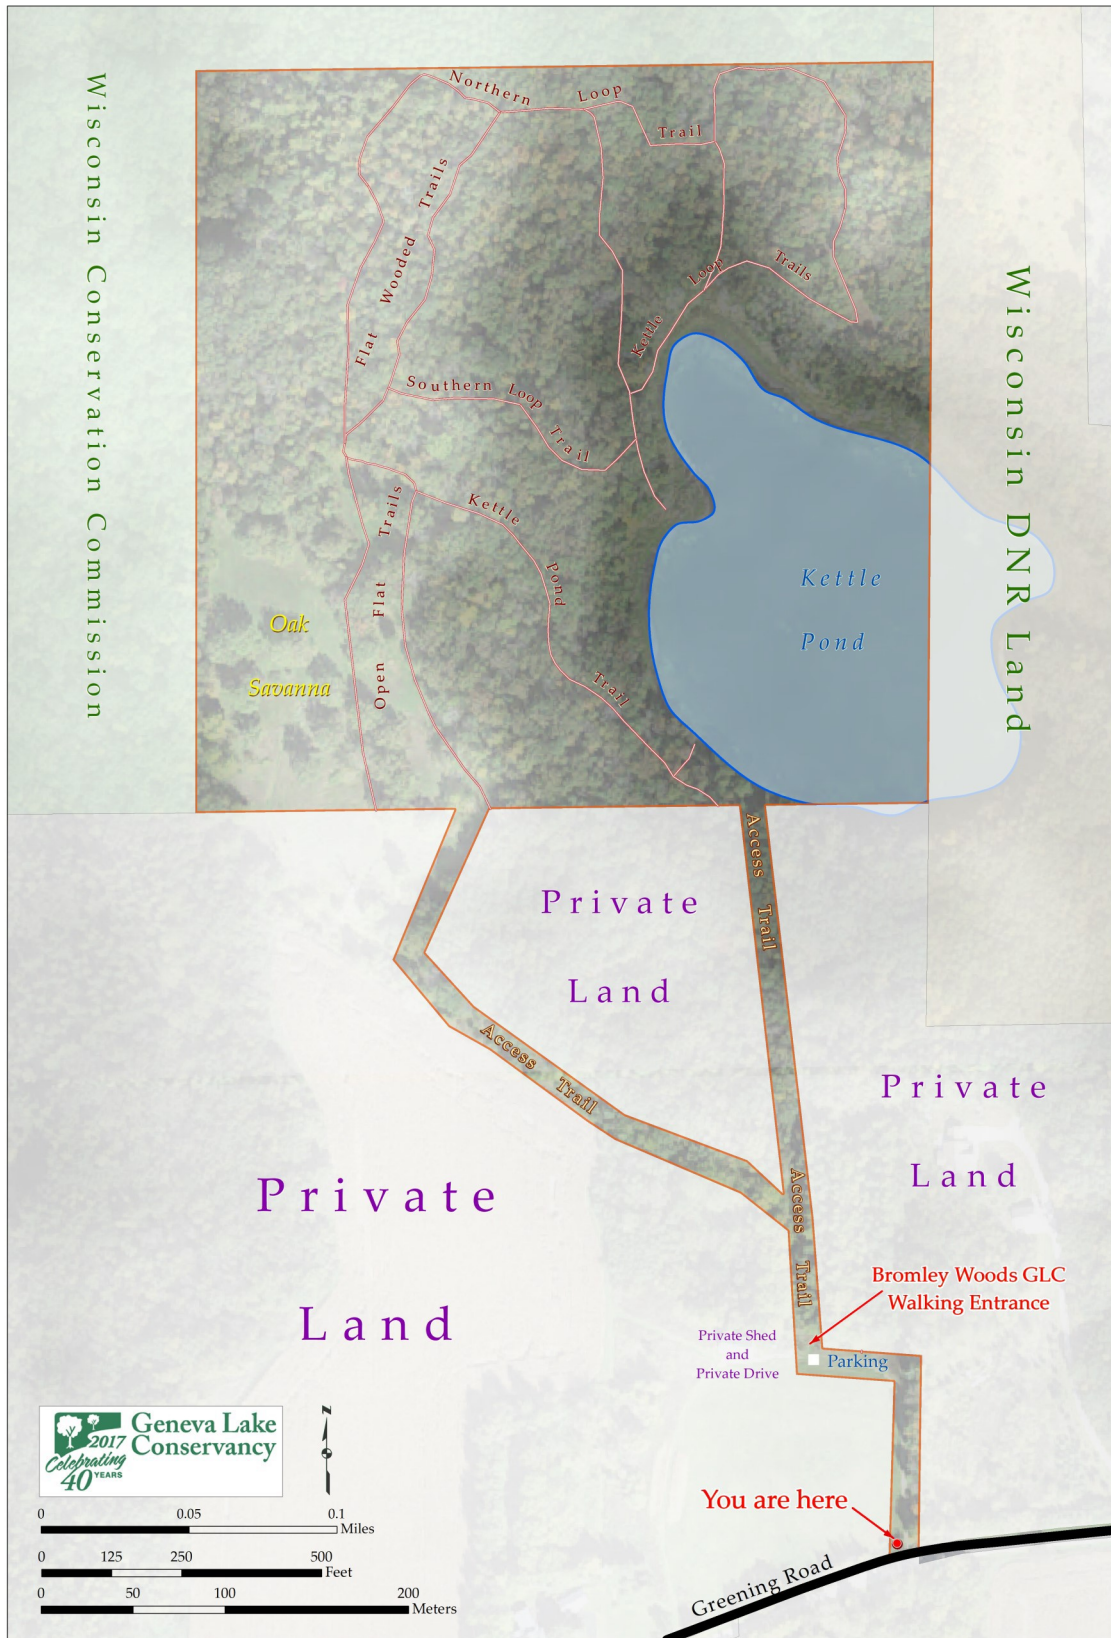

Bromley Woods - Geneva Lake Conservancy

W5798 Greening Rd, Whitewater, WI